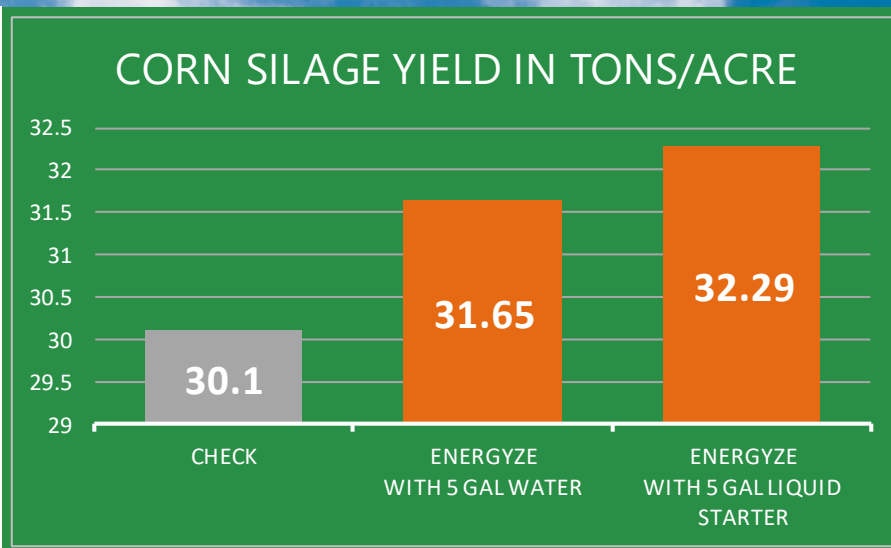

INCREASES CORN SILAGE YIELD BY 1.55 TONS/ACRE

AT AGRI-TECH CONSULTING IN WHITEWATER, WI

Summary

Yield increased 1.55 tons/acre with Energyze.

Yield increased 2.19 tons/acre with Energyze + Starter.

Application

Energyze: 16 oz/acre applied in furrow at planting with 5 gallons water/acre.

Energyze + Starter: 16 oz/acre applied in furrow at planting with a liquid starter 6-24-6 at 5 gallons/acre.

**Test plots were 10' x 50' 3 replications*