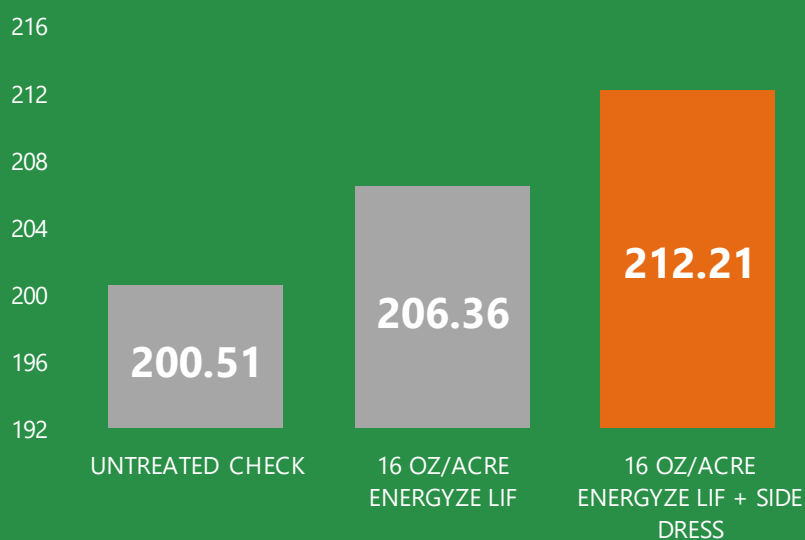

INCREASES SHELLED CORN YIELD BY 11 BUSHELS/ACRE

AT AGRI-TECH CONSULTING IN WHITEWATER, WI

BUSHELS PER ACRE

Summary

Yield increased by 11.7 bushels/acre over the check when Energyze was applied at 16 oz/acre LIF at planting and 16 oz/acre side dressed at V5.

Yield increased by 5.85 bushels/acre over the check when Energyze was applied at 16 oz/acre LIF at planting.

Application

All plots had:

4 gallons/acre of 10-34-0 LIF at planting.

16 gallons/acre of 32-0-0 at V5 side dress

**Test plots were 10' x 50' 4 replications*

TOTAL NITROGEN PPM