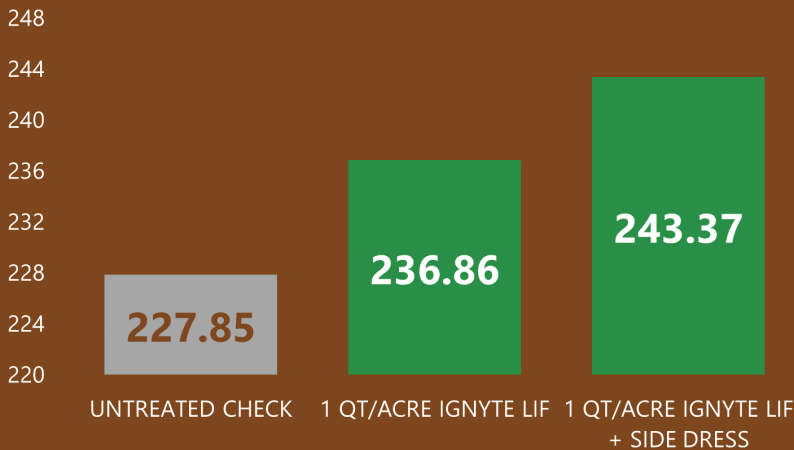

INCREASES **SHELLED CORN**  
YIELD BY 15 BUSHEL/ACRE

AT AGRI-TECH CONSULTING IN WHITEWATER, WI

### BUSHEL PER ACRE

### Summary

Yield increased by 15.5 bushels/acre over the check when Ignyte was applied at 1 qt/acre LIF at planting and 1 qt/acre side-dressed at V6.

Yield increased by 9.0 bushels/acre over the check when Ignyte was applied at 1 qt/acre LIF at planting.

*\*Test plots were 10' x 50' 3 replications*