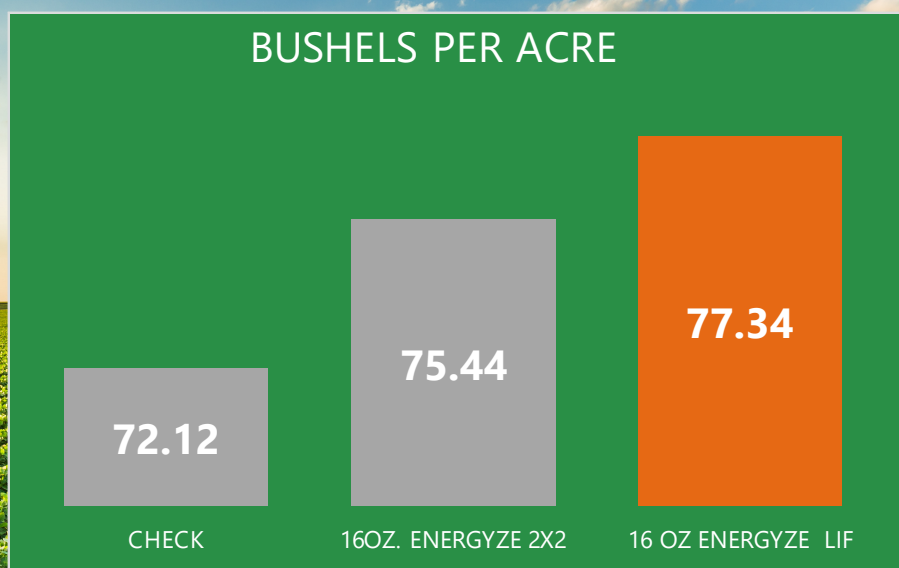

INCREASES **SOYBEAN**
YIELD BY 5 BUSHELS/ACRE

AT AGRI-TECH CONSULTING IN WHITEWATER, WI

Summary

Yield increased by 5.22 bushels/acre with Energyze in furrow over the check.

Yield increased by 3.32 bushels/acre with Energyze over the check at 2x2 placement.

Application

Energyze: 16 oz/acre applied in furrow with 3 gallons of water/acre.

Energyze: 16 oz/acre applied at 2x2 with 5 gallons of water/acre.

**Test plots were 10' x 50' 3 replications*