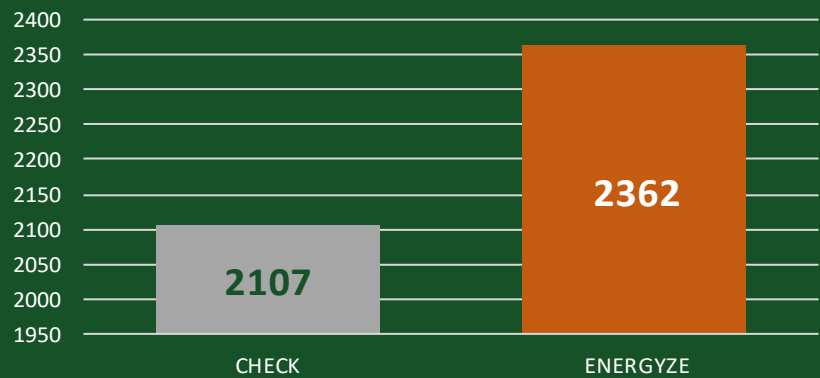

DRY MATTER YIELD IN LBS/ACRE ON SECOND CUTTING